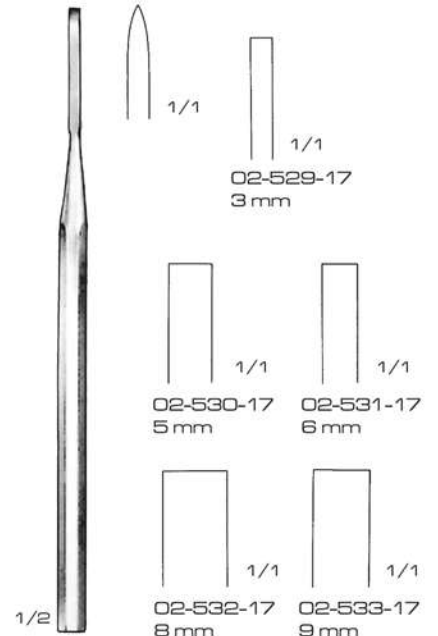

Bruenings (Lucas)
02-509-16 4 mm
02-510-16 6 mm
02-511-16 8 mm
02-512-16 10 mm
16 cm / 6 1/4"

Bruenings (Lucas)
02-513-16 4 mm
02-514-16 6 mm
02-515-16 8 mm
02-516-16 10 mm
16 cm / 6 1/4"

Hoke
02-517-14 3 mm
02-518-14 4.5 mm
02-519-14 6 mm
02-520-14 8 mm
02-521-14 10 mm
02-522-14 12 mm
14 cm / 5 1/2"

Hoke
02-523-14 3 mm
02-524-14 4.5 mm
02-525-14 6 mm
02-526-14 8 mm
02-527-14 10 mm
02-528-14 12 mm
14 cm / 5 1/2"

Hoke
02-529-17 To 02-533-17
17 cm / 6 3/4"