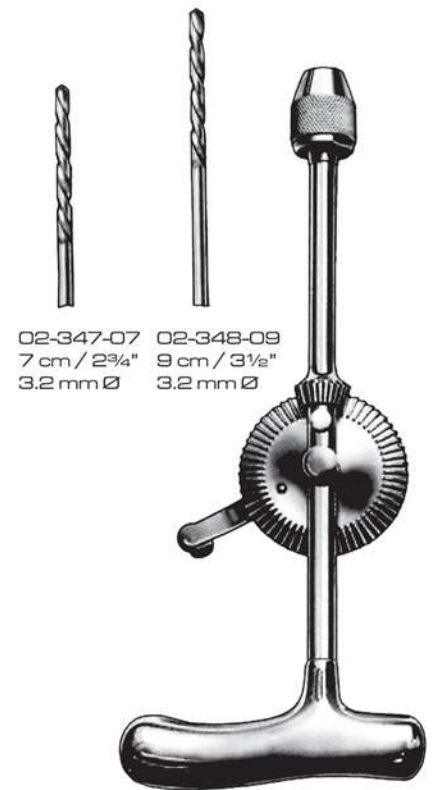

02-347-07 02-348-09
7 cm / 2 3/4" 9 cm / 3 1/2"
3.2 mm Ø 3.2 mm Ø

Moore
02-347-07 & 02-348-09
With 1 drill
02-349-285
28.5 cm / 11 1/4"
with 3 drills