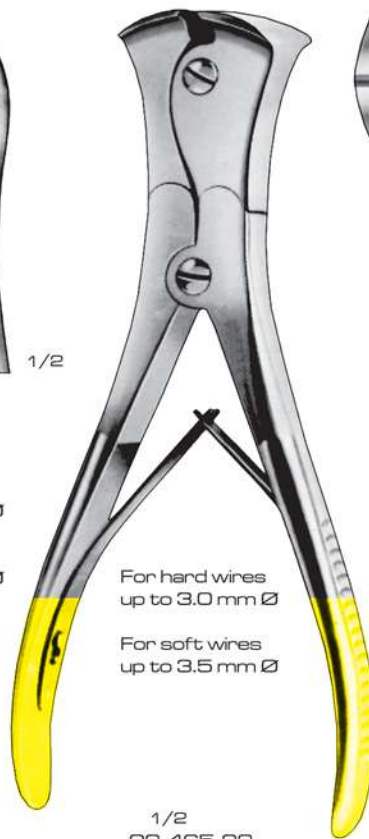

1/2

02-463-23  
23 cm / 9"

1/2

02-464-25  
25 cm / 10"

For hard wires  
up to 3.0 mm Ø

For soft wires  
up to 3.5 mm Ø

1/2

For hard wires  
up to 3.0 mm Ø