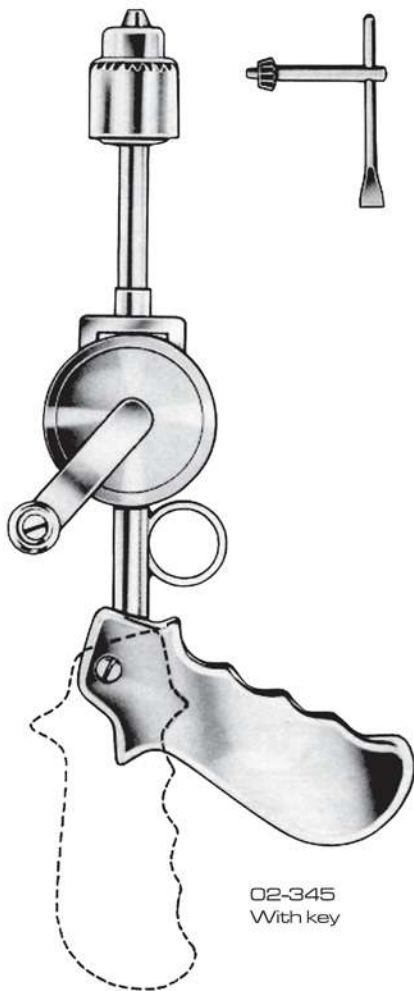

Stille  
02-331-00 To 02-342-00  
24 cm / 8"  
With drill

**Bunnel**  
 02-343-16  
 16 cm / 6 1/4"  
 Longitudinally bored, with  
 three jaw-chuck and key  
 opening up to 4 mm Ø

1/2

**Falk**  
 02-344-16  
 16 cm / 6 1/4"  
 With three jaw-chuck and key  
 opening up to 6.35 mm Ø

1/2

02-345  
 With key

02-346-28  
 28 cm / 11"

02-347-07 02-348-09  
 7 cm / 2 3/4" 9 cm / 3 1/2"  
 3.2 mm Ø 3.2 mm Ø

**Moore**  
 02-347-07 & 02-348-09  
 With 1 drill  
 02-349-285  
 28.5 cm / 11 1/4"  
 with 3 drills