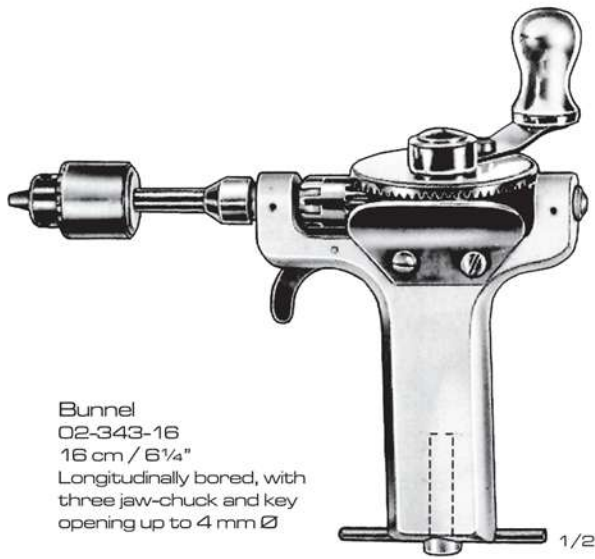

Bunnel
02-343-16
16 cm / 6 1/4"
Longitudinally bored, with
three jaw-chuck and key
opening up to 4 mm Ø

1/2