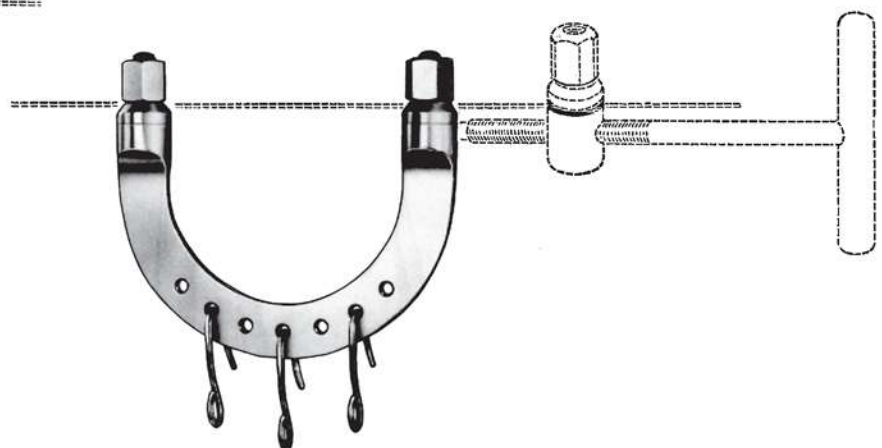

Kirschner
02-406-00 9.5 x 7 cm / 3³/₄ x 2³/₄"
02-407-00 10.5 x 10.5 cm / 4¹/₄ x 4¹/₄"
02-408-00 12 x 12 cm / 4³/₄ x 4³/₄"
02-409-00 15 x 15 cm / 6 x 6"
02-410-00 20 x 15 cm / 8 x 6"
With 3 traction pins