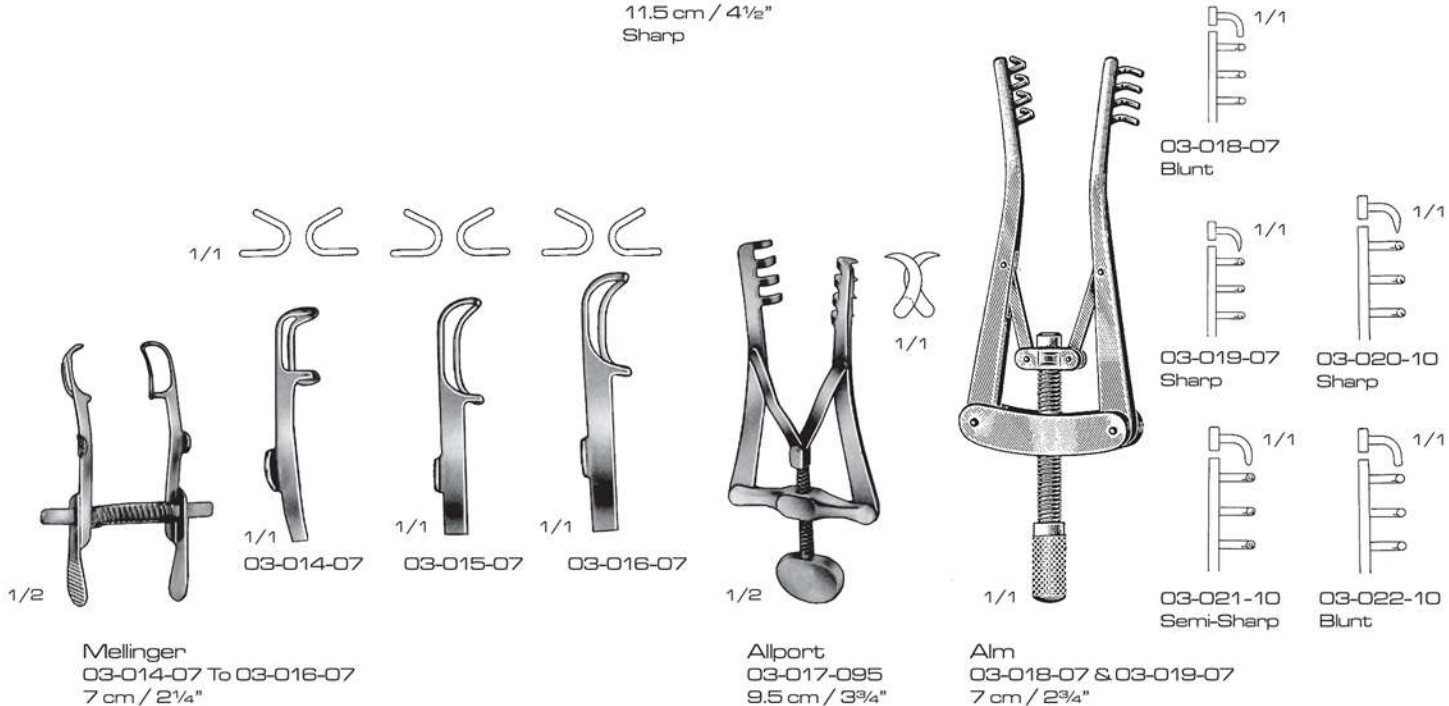

Barraquer
03-008-045
4.5 cm / 1 3/4"
Blunt

Bose
03-009-06
6 cm / 2 1/4"
Blunt

03-010-08
8 cm / 3 1/4"
Sharp

03-012-08
8 cm / 3 1/4"
Sharp

Lancaster
03-013-08
8 cm / 3 1/4"

Mellinger
03-014-07 To 03-016-07
7 cm / 2 1/4"

Allport
03-017-095
9.5 cm / 3 3/4"

Alm
03-018-07 & 03-019-07
7 cm / 2 3/4"

Alm
03-020-10 To 03-022-10
10 cm / 4"