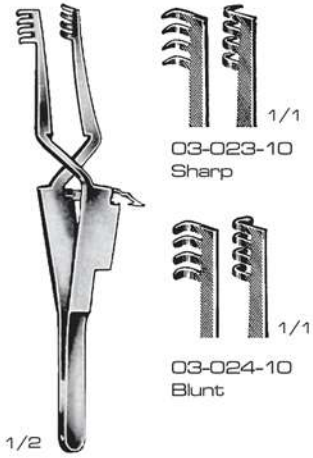

Lancaster  
03-013-08  
8 cm / 3 1/4"

Mellinger  
03-014-07 To 03-016-07  
7 cm / 2 1/4"

Allport  
03-017-095  
9.5 cm / 3 3/4"

Alm  
03-018-07 & 03-019-07  
7 cm / 2 3/4"

Alm  
03-020-10 To 03-022-10  
10 cm / 4"

03-023-10 & 03-024-10  
10 cm / 4"

Stevenson  
03-025-75  
7.5 cm / 3"  
Sharp

Jansen  
03-026-10 To 03-028-10  
10 cm / 4"

03-026-10  
Sharp

03-028-10  
Blunt

03-027-10  
1 Sharp and  
2 blunt prongs

Wagner-Jansen  
03-029-11  
11 cm / 4 1/4"