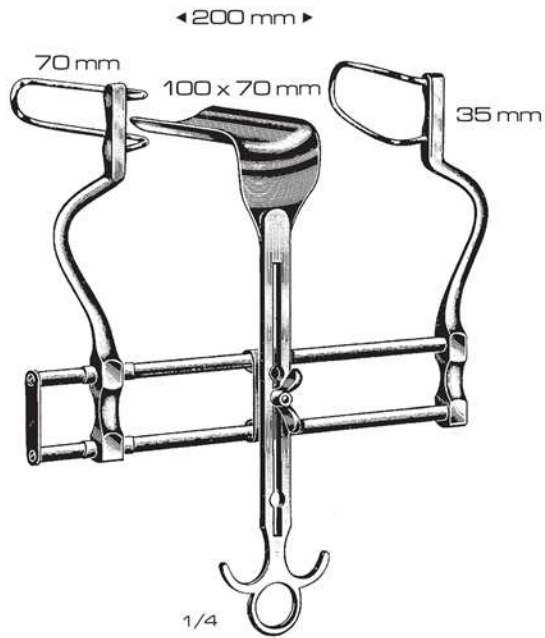

Temple Fay  
 03-183-00  
 Opening 12 cm / 4 3/4"

Balfour  
03-184-00 Opening 180 mm  
03-185-00 Opening 200 mm

Balfour  
03-186-00 Opening 180 mm  
03-187-00 Opening 200 mm

Balfour  
Opening Wire blades  
03-188-00 250 mm 35 x 100 mm  
03-189-00 280 mm 40 x 105 mm  
03-190-00 300 mm 40 x 110 mm

Balfour-Baby  
03-191-00

**Balfour**

Opening Lateral Bladed Central Blade  
 03-192-00 180 mm 70 x 35 mm 45 x 80 mm  
 03-193-00 200 mm 100 x 35 mm 100 x 70 mm  
 03-194-00 250 mm 100 x 35 mm 70 x 85 mm