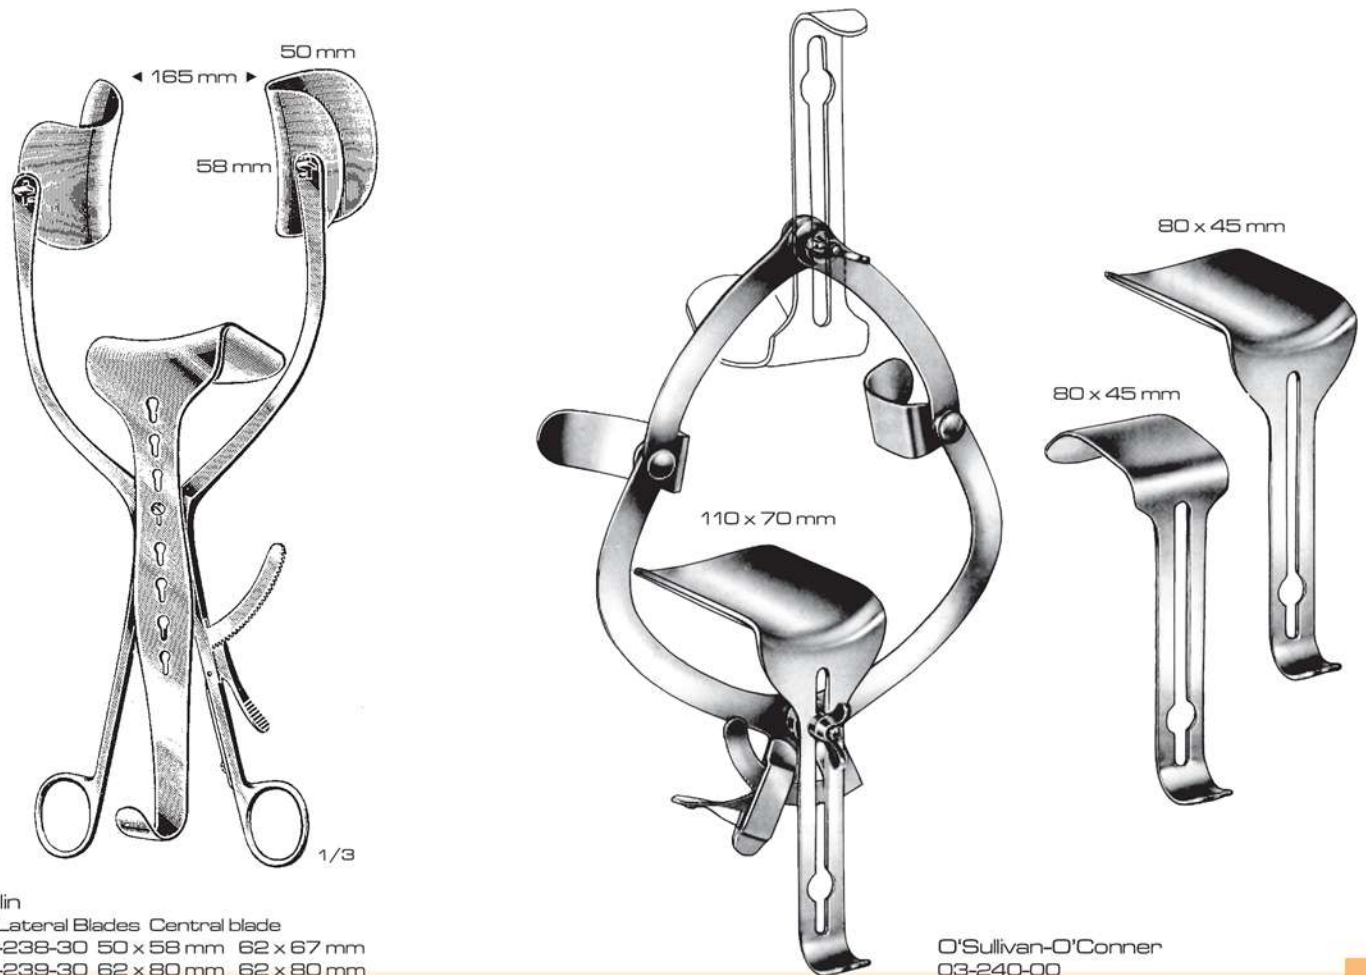

Collin

Lateral Blades Central blade
03-238-30 50 x 58 mm 62 x 67 mm
03-239-30 62 x 80 mm 62 x 80 mm
30 cm / 12"

O'Sullivan-O'Conner

03-240-00
With three blades