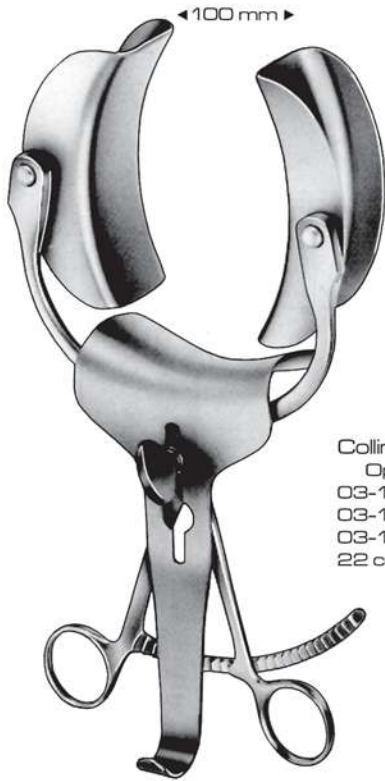

Collin
Opening Lateral Blades Central Blades
03-163-22 135 mm 37 x 62 mm 54 x 55 mm
03-164-22 160 mm 37 x 80 mm 54 x 67 mm
03-165-22 160 mm 37 x 98 mm 52 x 76 mm
22 cm / 8³/₄"