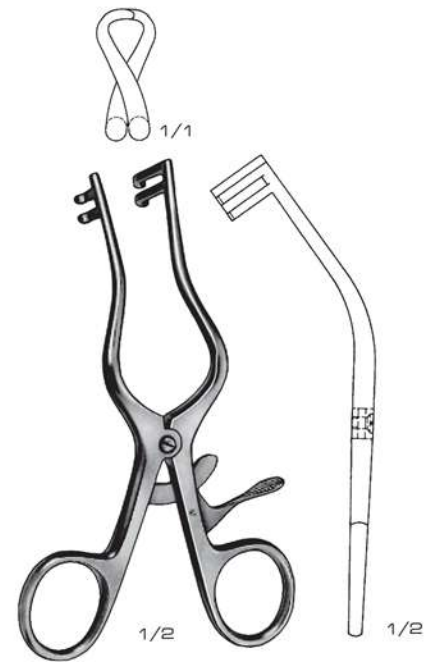

Scalp Contour  
03-052-14 & 03-053-14  
14 cm / 5 1/2"  
3 x 4 Prongs

Plester  
03-054-11  
11 cm / 4 1/4"  
Blunt

Plester  
03-055-11  
11 cm / 4 1/4"  
Blunt

Plester  
03-056-11  
13 cm / 5 1/8"  
2 x 2 Prongs  
Sharp