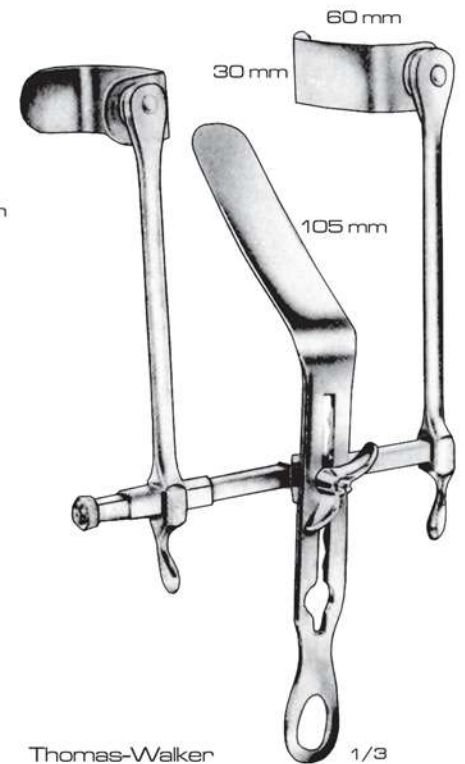

Kirschner ( Serm ), Oval  
03-245-00  
Complete set consisting of  
1 Frame 300 x 240 mm  
3 Hook-on retractors 50 x 65 mm  
1 Hook-on retractor 80 x 90 mm  
1 Hook-on retractor 98 x 50 mm  
1 Hook-on retractor 105 x 35 mm

Jacobson 1/3

03-246-00  
 2 Lateral Blades 30 x 75 mm  
 1 Central Blades 45 x 90 mm  
  
 03-247-00  
 2 Lateral Blades 45 x 130 mm  
 1 Central Blades 45 x 135 mm

Legueu 1/2  
 03-248-18  
 18 cm / 7"