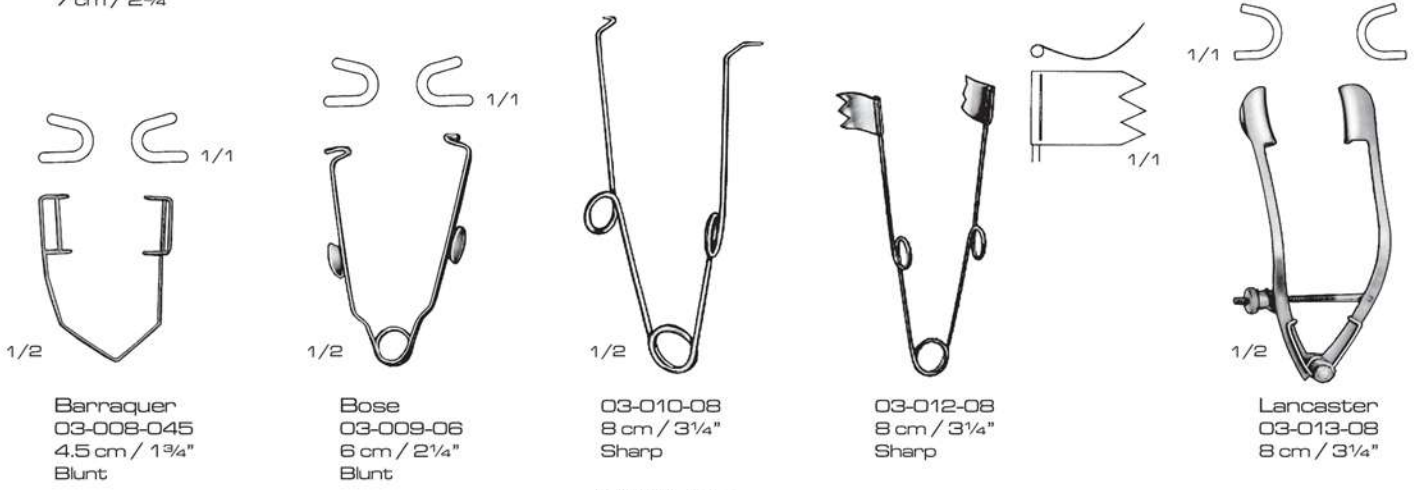

# OGE

ORTHOGENT  
ENGINEERING

Retractors, Spreaders, Hooks & Spatulas

03

Finsen  
03-001-05 & 03-002-05  
5 cm / 2"

Finsen  
03-003-07 & 03-004-07  
7 cm / 2 3/4"

Finsen  
03-005-07 & 03-006-07  
7 cm / 2 3/4"

Finsen  
03-007-075  
7.5 cm / 3"  
Blunt

Barraquer  
03-008-045  
4.5 cm / 1 3/4"  
Blunt

Bose  
03-009-06  
6 cm / 2 1/4"  
Blunt

03-010-08  
8 cm / 3 1/4"  
Sharp

03-011-115  
11.5 cm / 4 1/2"  
Sharp

03-012-08  
8 cm / 3 1/4"  
Sharp