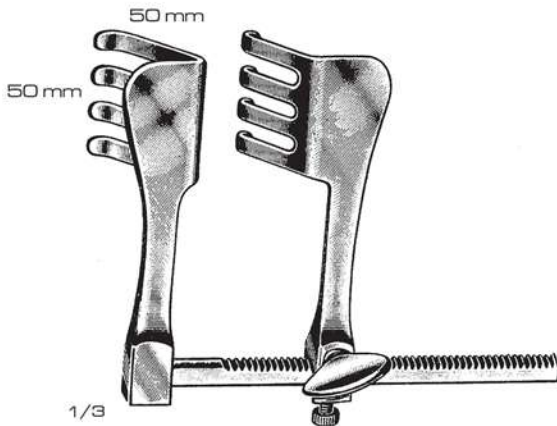

Holzbach  
03-170-00

Houzel  
03-171-16  
16 cm / 6 1/4"

Robin-Masse  
03-172-00

Dettingen  
03-173-27  
27 cm / 10 1/2"  
Central blade 50 x 65 mm

ABDOMINAL RETRACTORS

Perman  
 Opening Lateral Blades  
 03-174-00 18 cm / 7" 60 x 60 mm  
 03-175-00 20 cm / 8" 60 x 60 mm  
 03-176-00 25 cm / 10" 70 x 70 mm

Cherry  
 03-177-13  
 13 cm / 5"

Badgley  
 03-178-00 Opening 15 cm / 6"  
 03-179-00 Opening 18 cm / 7"  
 03-180-00 Opening 20 cm / 8"

Hertzler  
 03-181-00

Frazier  
 03-182-00  
 Opening 8.5 cm / 3 1/4"