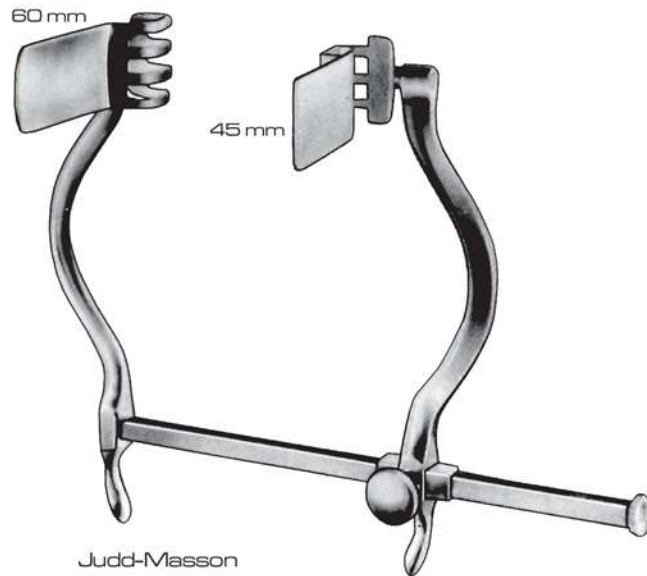

Doyen  
 03-204-28 To 03-207-28  
 28 cm / 11"

Gosset  
Opening  
03-208-00 10 cm / 4"  
03-209-00 12 cm / 4¾"  
03-210-00 13.5 cm / 5¼"

Gosset  
Opening  
03-211-00 16 cm / 6¼"  
03-212-00 18.5 cm / 7¼"  
03-213-00 22 cm / 8¾"

Judd-Masson  
Opening  
03-214-00 11 cm / 4¼"  
03-215-00 16.5 cm / 6½"  
03-216-00 18 cm / 7"  
03-217-00 21 cm / 8¼"

Judd-Masson  
Opening  
03-218-00 11 cm / 4¼"  
03-219-00 16.5 cm / 6½"  
03-220-00 18 cm / 7"  
03-221-00 21 cm / 8¼"