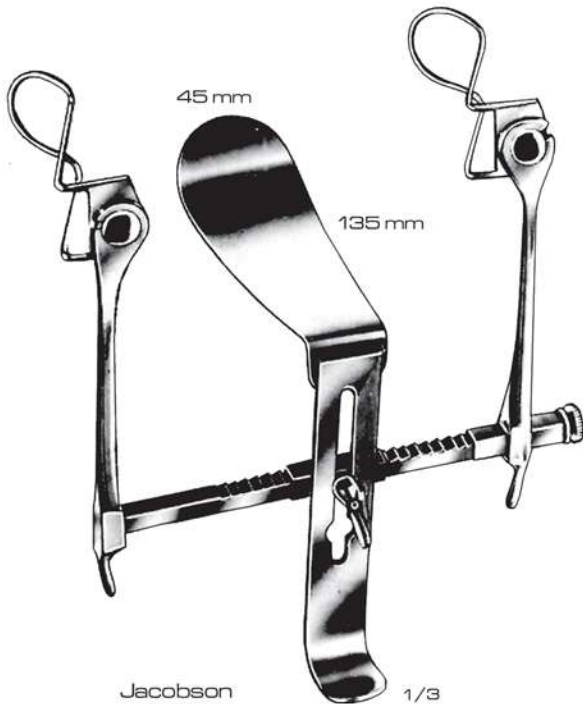

Jacobson 1/3

03-246-00
2 Lateral Blades 30 x 75 mm
1 Central Blades 45 x 90 mm

03-247-00
2 Lateral Blades 45 x 130 mm
1 Central Blades 45 x 135 mm