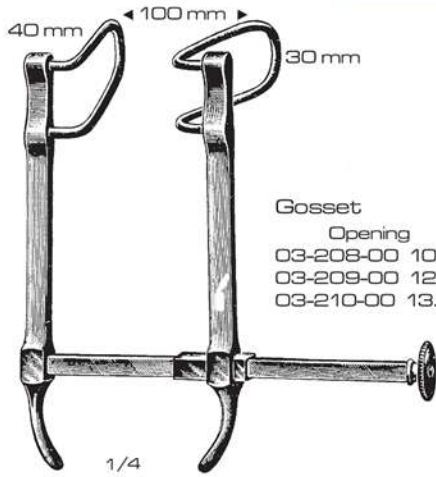

**Balfour**

Opening Lateral Bladed Central Blade  
 03-195-28 125 mm 70 x 35 mm 45 x 80 mm  
 03-196-28 155 mm 100 x 35 mm 70 x 85 mm  
 03-197-28 250 mm 100 x 35 mm 80 x 90 mm  
 28 cm / 11"

Rochard  
 03-198-19  
 19 cm / 7 1/2"  
 Fixation device only

04-199-27 95 mm  
 04-200-27 105 mm  
 04-201-27 120 mm  
 04-202-27 135 mm  
 04-203-27 155 mm

Rochard  
 03-199-27 To 03-203-27  
 27 cm / 10 1/2"

04-204-28 55 x 95 mm  
 04-205-28 55 x 105 mm  
 04-206-28 55 x 115 mm  
 04-207-28 55 x 125 mm

Doyen  
 03-204-28 To 03-207-28  
 28 cm / 11"

Gosset  
Opening  
03-208-00 10 cm / 4"  
03-209-00 12 cm / 4¾"  
03-210-00 13.5 cm / 5¼"

Gosset  
Opening  
03-211-00 16 cm / 6¼"  
03-212-00 18.5 cm / 7¼"  
03-213-00 22 cm / 8¾"