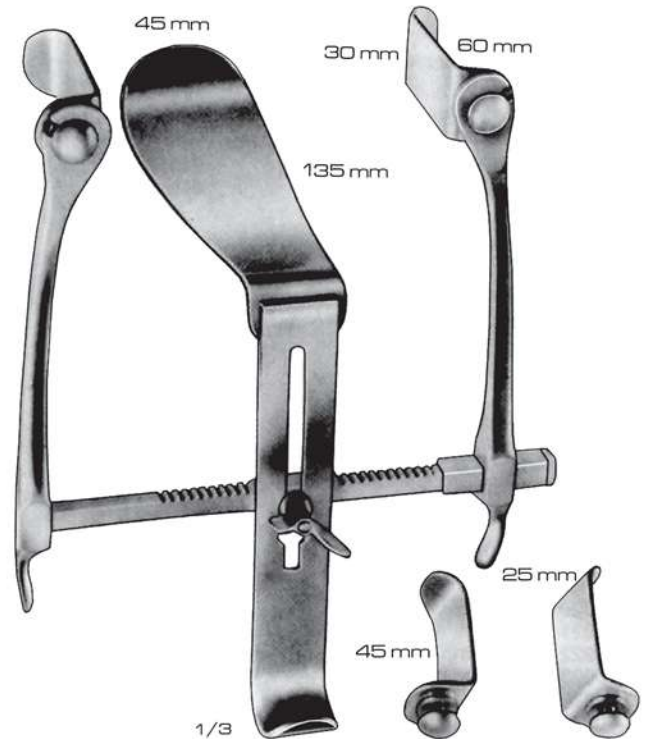

Millian-Bacon 1/3
03-252-00
Opening 15 cm / 6"
2 Lateral Blades 45 x 25 mm
2 Lateral Blades 60 x 30 mm
1 Central Blade 135 x 45 mm