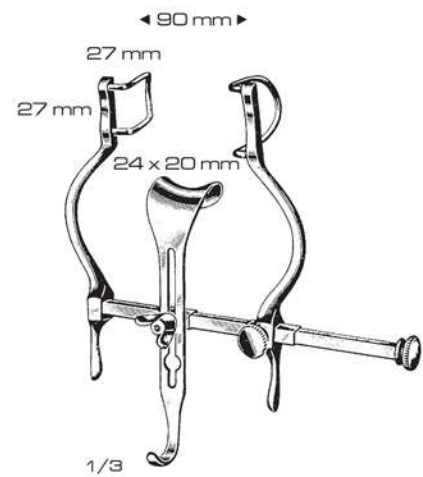

03-023-10 & 03-024-10  
10 cm / 4"

Stevenson  
03-025-75  
7.5 cm / 3"  
Sharp

Jansen  
03-026-10 To 03-028-10  
10 cm / 4"

03-026-10  
Sharp

03-028-10  
Blunt

03-027-10  
1 Sharp and  
2 blunt prongs

Wagner-Jansen  
03-029-11  
11 cm / 4 1/4"

Temple Fay  
 03-183-00  
 Opening 12 cm / 4 3/4"

Balfour  
03-184-00 Opening 180 mm  
03-185-00 Opening 200 mm

Balfour  
03-186-00 Opening 180 mm  
03-187-00 Opening 200 mm

Balfour  
Opening Wire blades  
03-188-00 250 mm 35 x 100 mm  
03-189-00 280 mm 40 x 105 mm  
03-190-00 300 mm 40 x 110 mm

Balfour-Baby  
03-191-00

**Balfour**

Opening Lateral Bladed Central Blade  
 03-192-00 180 mm 70 x 35 mm 45 x 80 mm  
 03-193-00 200 mm 100 x 35 mm 100 x 70 mm  
 03-194-00 250 mm 100 x 35 mm 70 x 85 mm

**Balfour**

Opening Lateral Bladed Central Blade  
 03-195-28 125 mm 70 x 35 mm 45 x 80 mm  
 03-196-28 155 mm 100 x 35 mm 70 x 85 mm  
 03-197-28 250 mm 100 x 35 mm 80 x 90 mm  
 28 cm / 11"

Rochard  
 03-198-19  
 19 cm / 7 1/2"  
 Fixation device only