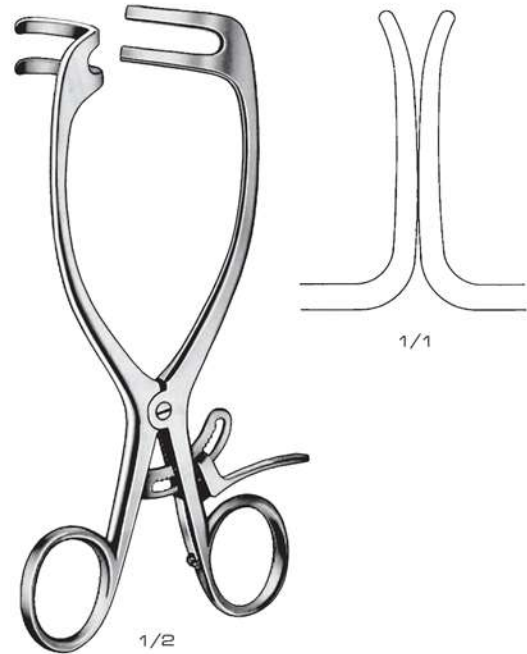

1/2

03-073-25  
5 x 6 Prongs  
Blunt

Tübinger-Mod.  
03-074-165  
16.5 cm / 6½"

Mayo-Adams  
03-075-165  
16.5 cm / 6½"

1/1

Adson  
03-076-265 To 03-079-265  
26.5 cm / 10½"

03-076-265  
3 x 4 Prongs  
Sharp