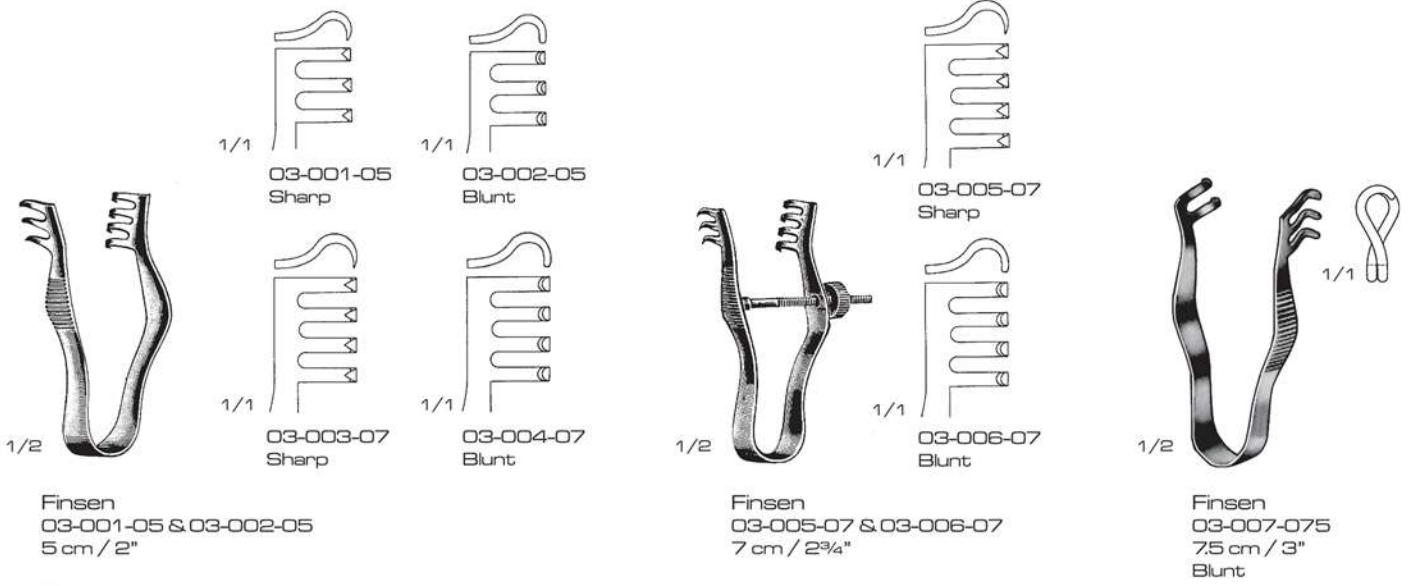

# OGE

ORTHOGENT  
ENGINEERING

Retractors, Spreaders, Hooks & Spatulas

03

Finsen  
03-001-05 & 03-002-05  
5 cm / 2"

Finsen  
03-003-07 & 03-004-07  
7 cm / 2 3/4"

Finsen  
03-005-07 & 03-006-07  
7 cm / 2 3/4"