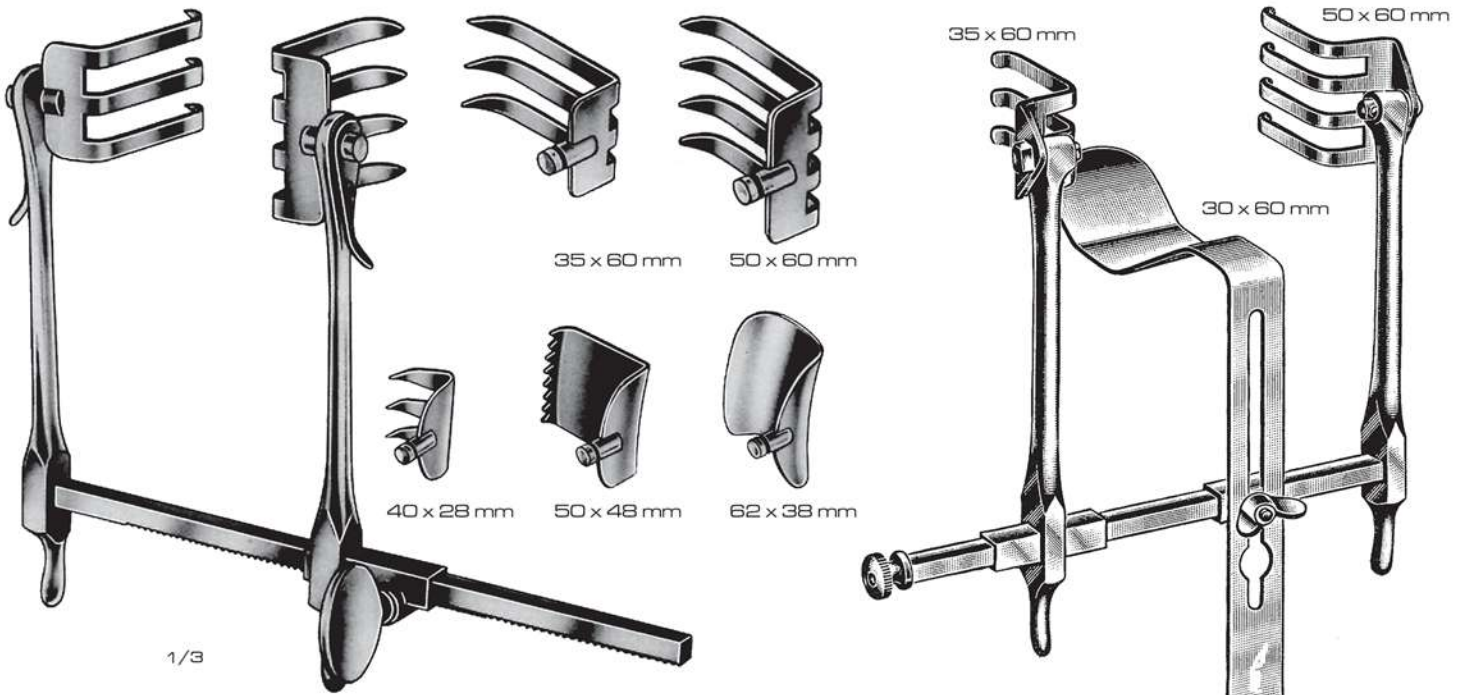

Gosset
Opening
03-222-00 14 cm / 5½"
03-223-00 15 cm / 6"
03-224-00 18 cm / 7"

Scoville-Richter

Opening
03-231-00 17 cm / 6³/₄"
03-232-00 21 cm / 8¹/₄"
03-233-00 23 cm / 9"
03-234-00 26 cm / 10¹/₄"
With set of 5 lateral blades.

Ulrich-St. Gallen

Opening
03-235-00 16 cm / 6¹/₄"
03-236-00 18 cm / 7"
03-237-00 21 cm / 8¹/₄"