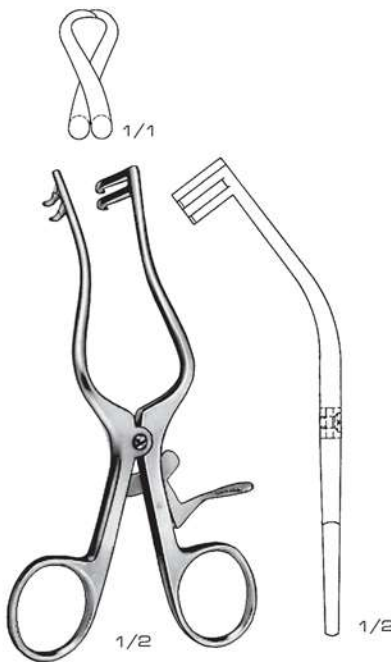

Plester
03-056-11
13 cm / 5 1/8"
2 x 2 Prongs
Sharp