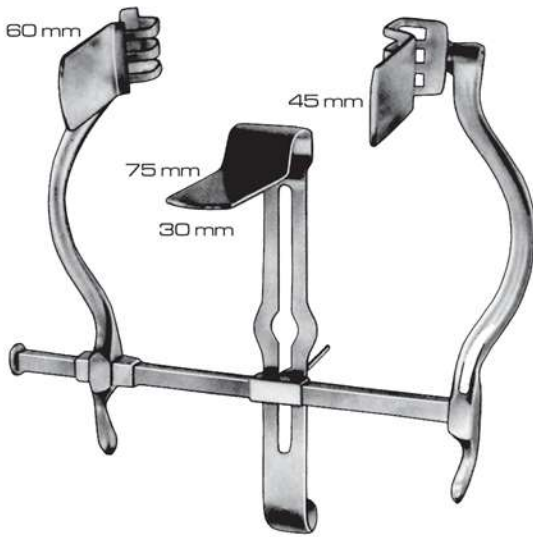

**Balfour**

Opening Lateral Bladed Central Blade  
 03-195-28 125 mm 70 x 35 mm 45 x 80 mm  
 03-196-28 155 mm 100 x 35 mm 70 x 85 mm  
 03-197-28 250 mm 100 x 35 mm 80 x 90 mm  
 28 cm / 11"

Rochard  
 03-198-19  
 19 cm / 7 1/2"  
 Fixation device only

04-199-27 95 mm  
 04-200-27 105 mm  
 04-201-27 120 mm  
 04-202-27 135 mm  
 04-203-27 155 mm

Rochard  
 03-199-27 To 03-203-27  
 27 cm / 10 1/2"

04-204-28 55 x 95 mm  
 04-205-28 55 x 105 mm  
 04-206-28 55 x 115 mm  
 04-207-28 55 x 125 mm

Doyen  
 03-204-28 To 03-207-28  
 28 cm / 11"

Gosset  
Opening  
03-208-00 10 cm / 4"  
03-209-00 12 cm / 4¾"  
03-210-00 13.5 cm / 5¼"

Gosset  
Opening  
03-211-00 16 cm / 6¼"  
03-212-00 18.5 cm / 7¼"  
03-213-00 22 cm / 8¾"