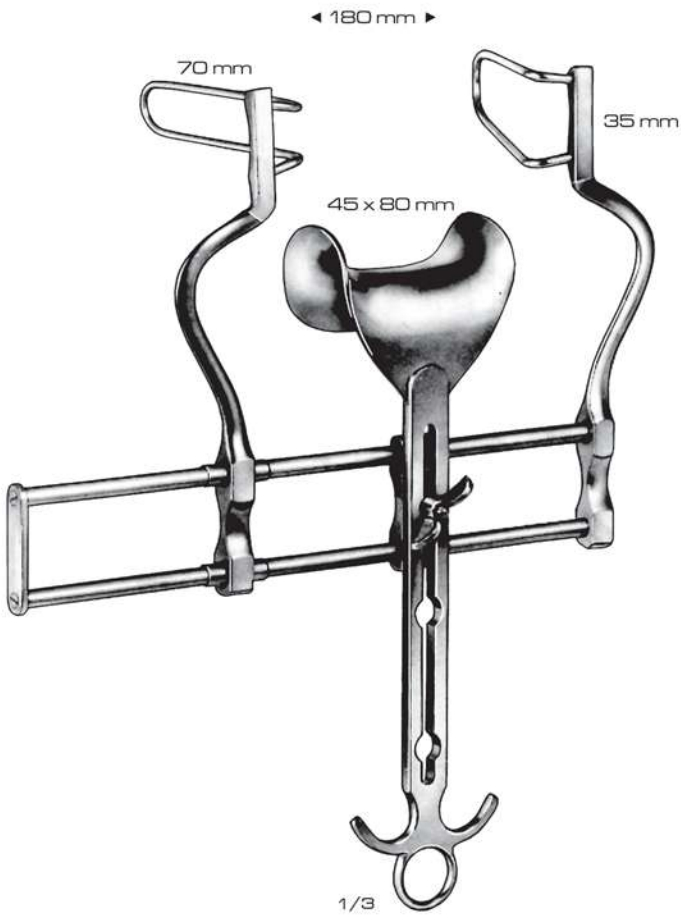

Cherry  
 03-177-13  
 13 cm / 5"

Badgley  
 03-178-00 Opening 15 cm / 6"  
 03-179-00 Opening 18 cm / 7"  
 03-180-00 Opening 20 cm / 8"

Hertzler  
 03-181-00

Frazier  
 03-182-00  
 Opening 8.5 cm / 3 1/4"

Temple Fay  
 03-183-00  
 Opening 12 cm / 4 3/4"

Balfour  
03-184-00 Opening 180 mm  
03-185-00 Opening 200 mm

Balfour  
03-186-00 Opening 180 mm  
03-187-00 Opening 200 mm

Balfour  
Opening Wire blades  
03-188-00 250 mm 35 x 100 mm  
03-189-00 280 mm 40 x 105 mm  
03-190-00 300 mm 40 x 110 mm