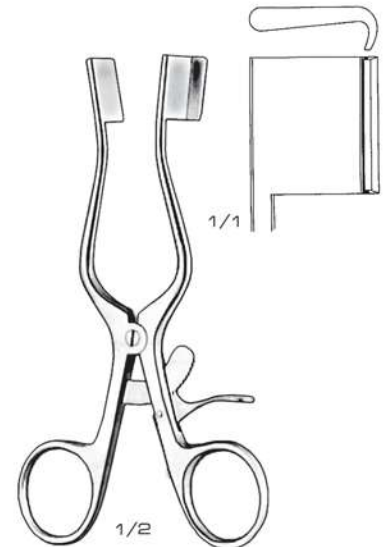

03-023-10 & 03-024-10  
10 cm / 4"

Stevenson  
03-025-75  
7.5 cm / 3"  
Sharp

Jansen  
03-026-10 To 03-028-10  
10 cm / 4"

03-026-10  
Sharp

03-028-10  
Blunt

03-027-10  
1 Sharp and  
2 blunt prongs

Wagner-Jansen  
03-029-11  
11 cm / 4 1/4"

Jansen  
03-030-10  
10 cm / 4"

Gifford-Jansen  
03-031-11  
10 cm / 4"  
Sharp

03-032-11  
11 cm / 4 1/4"

Weitlaner-Loktite  
03-033-105 & 03-034-105  
10.5 cm / 4 1/8"  
2 x 3 Prongs

Weitlaner-Wullstein  
03-035-13 & 03-036-13  
13 cm / 5 1/8"  
3 x 3 Prongs