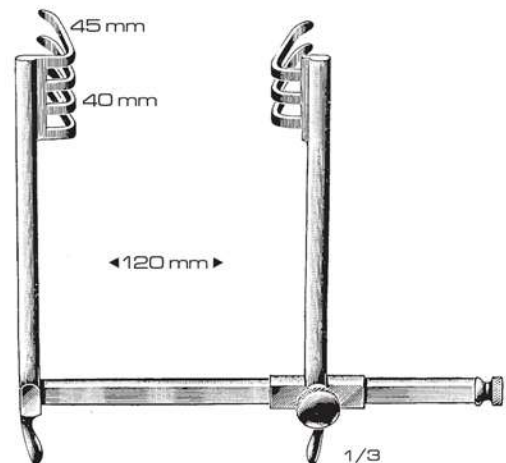

03-023-10 & 03-024-10  
10 cm / 4"

Stevenson  
03-025-75  
7.5 cm / 3"  
Sharp

Jansen  
03-026-10 To 03-028-10  
10 cm / 4"

03-026-10  
Sharp

03-028-10  
Blunt

03-027-10  
1 Sharp and  
2 blunt prongs

Wagner-Jansen  
03-029-11  
11 cm / 4 1/4"

Cherry  
 03-177-13  
 13 cm / 5"

Badgley  
 03-178-00 Opening 15 cm / 6"  
 03-179-00 Opening 18 cm / 7"  
 03-180-00 Opening 20 cm / 8"

Hertzler  
 03-181-00

Frazier  
 03-182-00  
 Opening 8.5 cm / 3 1/4"

Temple Fay  
 03-183-00  
 Opening 12 cm / 4 3/4"

Balfour  
03-184-00 Opening 180 mm  
03-185-00 Opening 200 mm

Balfour  
03-186-00 Opening 180 mm  
03-187-00 Opening 200 mm

Balfour  
Opening Wire blades  
03-188-00 250 mm 35 x 100 mm  
03-189-00 280 mm 40 x 105 mm  
03-190-00 300 mm 40 x 110 mm