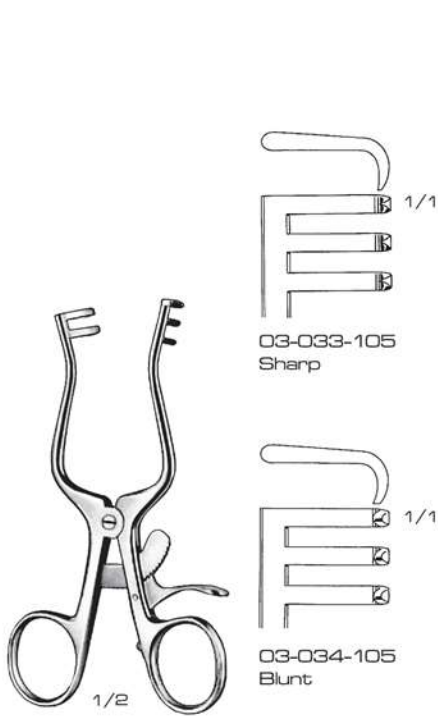

Weitlaner-Loktite
03-033-105 & 03-034-105
10.5 cm / 4 1/8"
2 x 3 Prongs