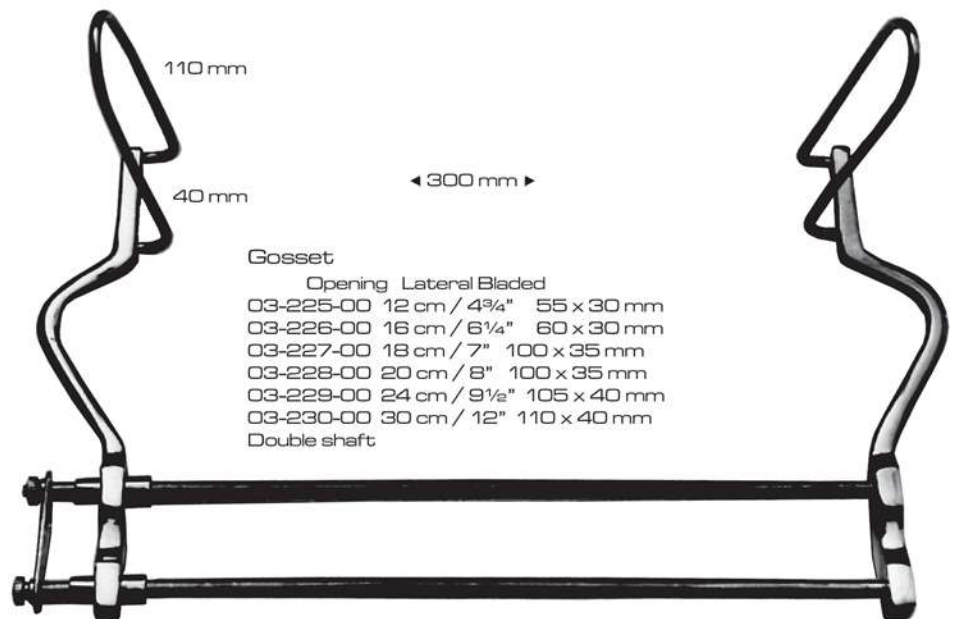

Judd-Masson
Opening
03-218-00 11 cm / 4¼"
03-219-00 16.5 cm / 6½"
03-220-00 18 cm / 7"
03-221-00 21 cm / 8¼"

Gosset
Opening Lateral Bladed
03-225-00 12 cm / 4¾" 55 x 30 mm
03-226-00 16 cm / 6¼" 60 x 30 mm
03-227-00 18 cm / 7" 100 x 35 mm
03-228-00 20 cm / 8" 100 x 35 mm
03-229-00 24 cm / 9½" 105 x 40 mm
03-230-00 30 cm / 12" 110 x 40 mm
Double shaft