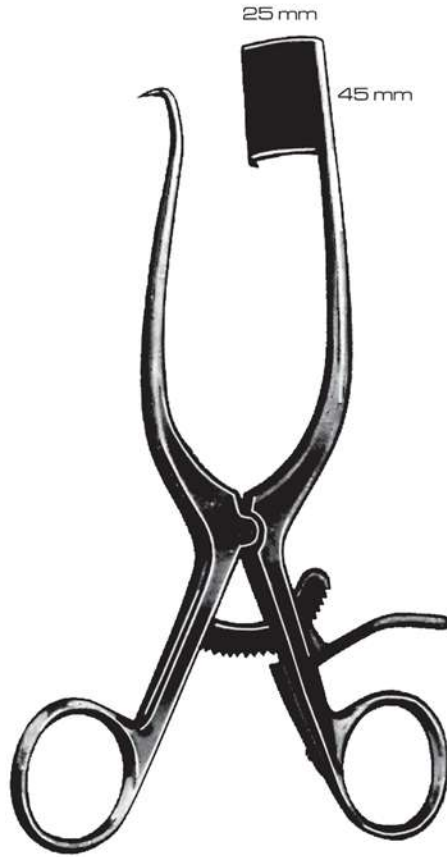

Adson
03-111-32
32 cm / 12¹/₂"
4 x 5 Prongs
Blunt

Markham-Meyending
03-114-18
18 cm / 7"