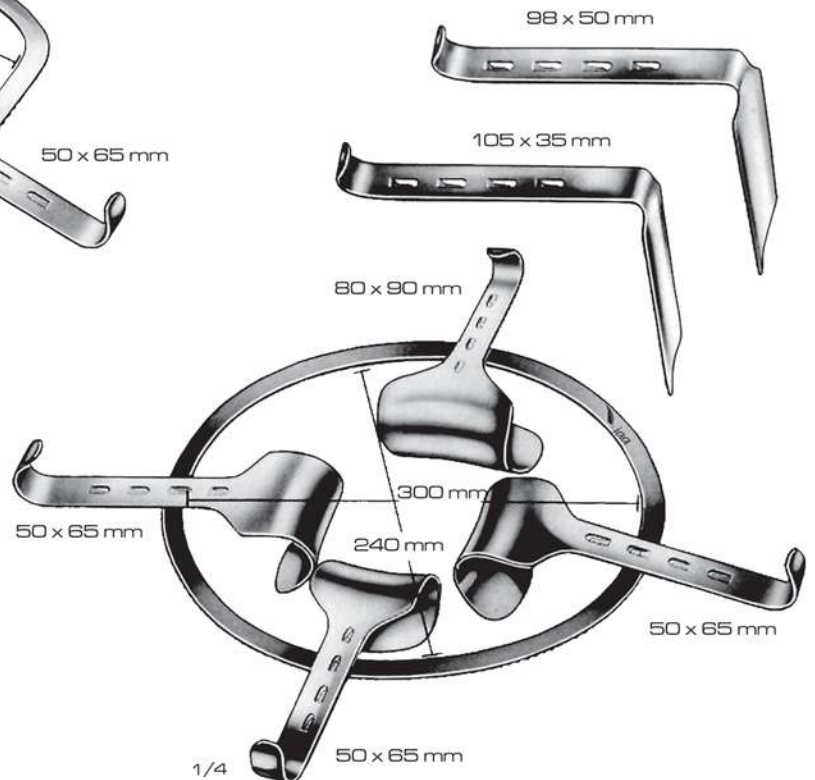

O'Sullivan-O'Conner

03-240-00  
 With three blades

Millin  
03-241-195  
19.5 cm / 7<sup>3</sup>/<sub>4</sub>"  
2 pairs of lateral blades  
and 1 central blade

Millin  
03-242-18  
18 cm / 7"  
2 Lateral blades 57 x 25 mm  
2 Lateral blades 80 x 25 mm  
1 Central blade 110 x 45 mm

Kirschner  
03-243-00  
Complete set consisting of  
1 Frame 240 x 240 mm  
2 Hook-on retractors 40 x 55 mm  
2 Hook-on retractors 50 x 65 mm

Dennis Browne  
03-244-00  
Complete set consisting of  
1 Frame 175 x 150 mm  
2 Hook-on retractors 40 x 30 mm  
2 Hook-on retractors 40 x 40 mm