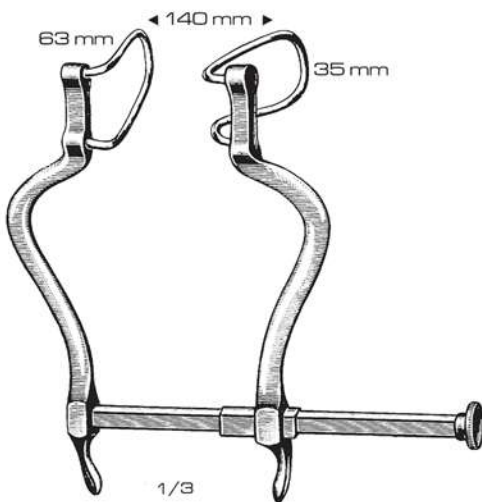

Judd-Masson
Opening
03-214-00 11 cm / 4¼"
03-215-00 16.5 cm / 6½"
03-216-00 18 cm / 7"
03-217-00 21 cm / 8¼"