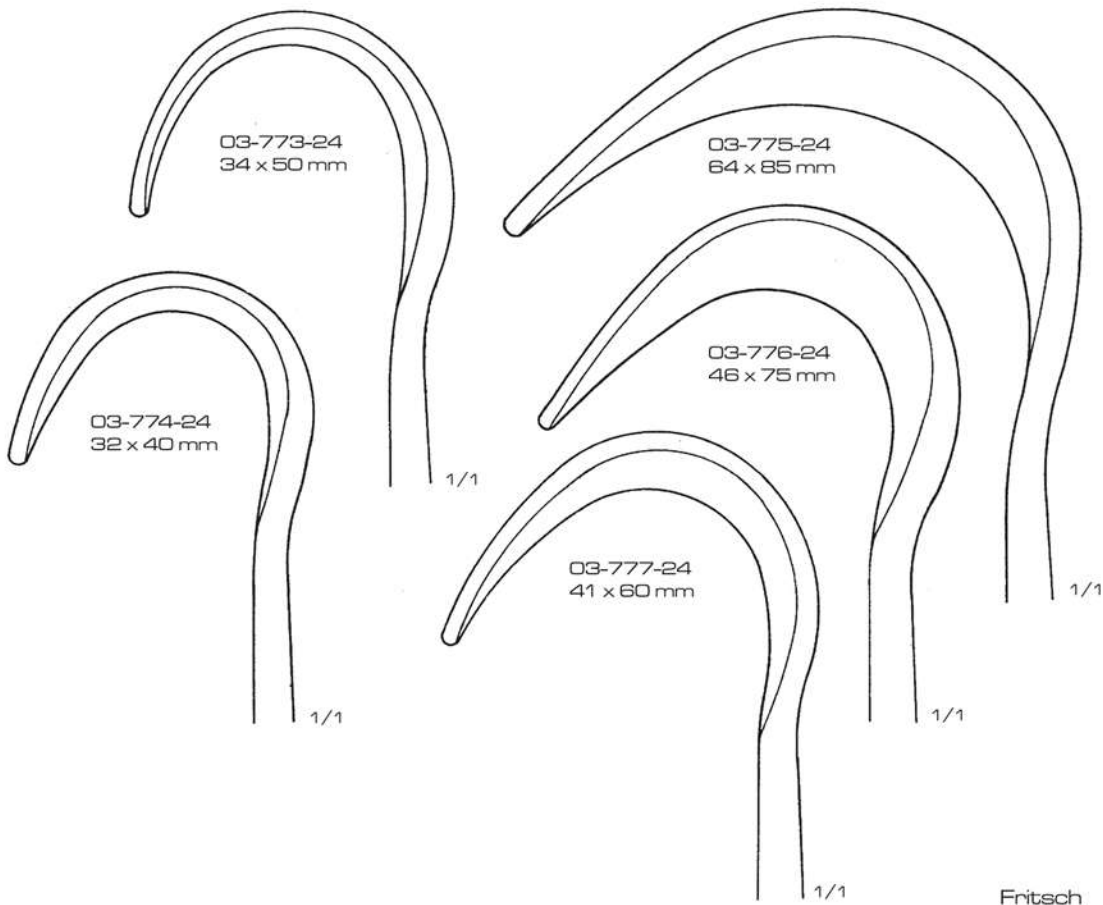

1/2

Richardson  
03-742-24 To 03-745-24  
24 cm / 9 1/2"

1/2

Kelly  
03-747-26 To 03-750-26  
26 cm / 10 1/4"

Fritsch  
03-773-24 To 03-777-24  
24 cm / 9½"

75 x 50 mm

Davidson  
03-778-16  
16 cm / 6¼"

75 x 90 mm