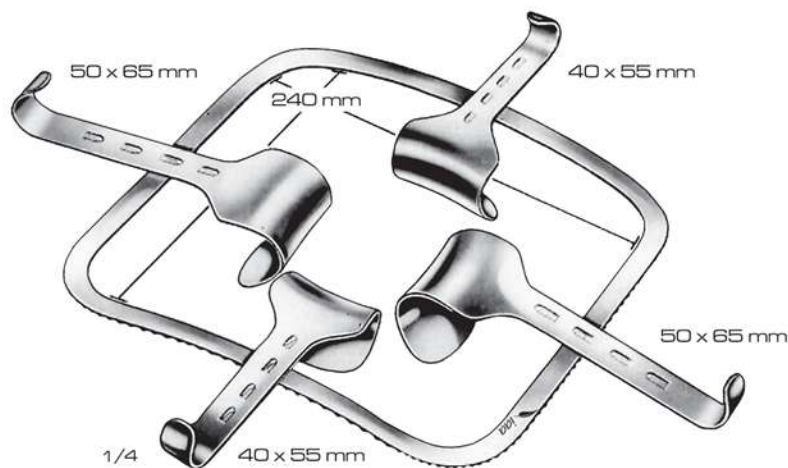

O'Sullivan-O'Conner

03-240-00  
 With three blades

Millin  
03-241-195  
19.5 cm / 7<sup>3</sup>/<sub>4</sub>"  
2 pairs of lateral blades  
and 1 central blade

Millin  
03-242-18  
18 cm / 7"  
2 Lateral blades 57 x 25 mm  
2 Lateral blades 80 x 25 mm  
1 Central blade 110 x 45 mm