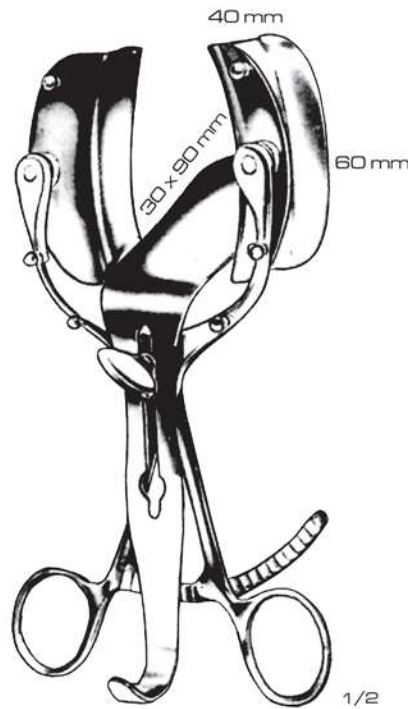

Legueu 1/2
03-248-18
18 cm / 7"