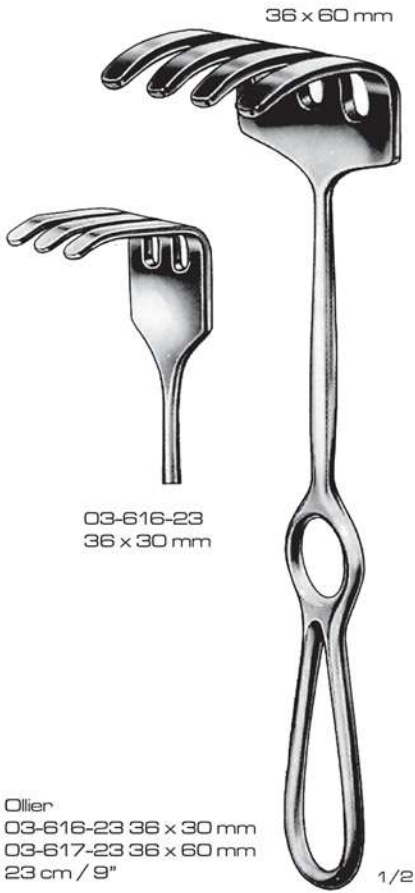

03-598-195 03-599-195 03-600-195 03-601-195 03-602-195

Murphy  
03-593-195 To 03-602-195  
19.5 cm / 7<sup>3</sup>/<sub>4</sub>"

RETRACTORS

Israel  
03-603-23 To 03-606-23  
23 cm / 9"

03-603-23  
03-607-23  
40 x 40 mm

03-604-23  
03-608-23  
40 x 50 mm

03-605-23  
03-609-23  
50 x 60 mm

03-606-23  
03-610-23  
70 x 70 mm

03-611-25  
26 x 60 mm

1/2

Israel  
03-607-23 To 03-610-23  
23 cm / 9"

1/2

03-611-25  
25 cm / 10"  
Sharp

03-612-27 38 x 58 mm  
 03-613-27 50 x 58 mm  
 03-614-27 68 x 58 mm  
 03-615-27 75 x 58 mm

03-612-27 To 03-615-27  
 27 cm / 10 1/2"

03-616-23  
 36 x 30 mm

36 x 60 mm

Ollier  
 03-616-23 36 x 30 mm  
 03-617-23 36 x 60 mm  
 23 cm / 9"