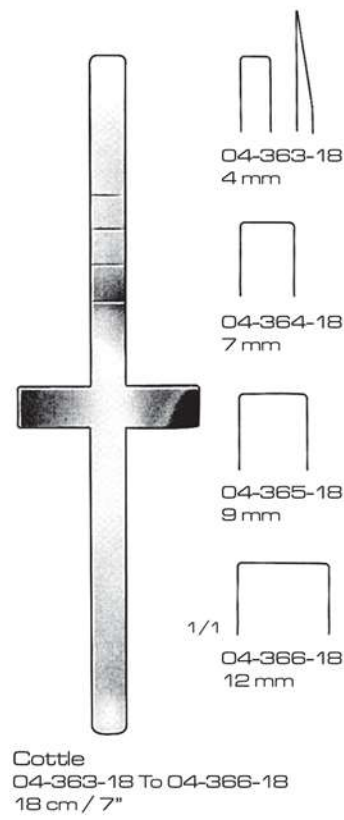

Killian
04-356-17
17 cm / 6 3/4"

Killian-Claus
04-357-17
17 cm / 6 3/4"