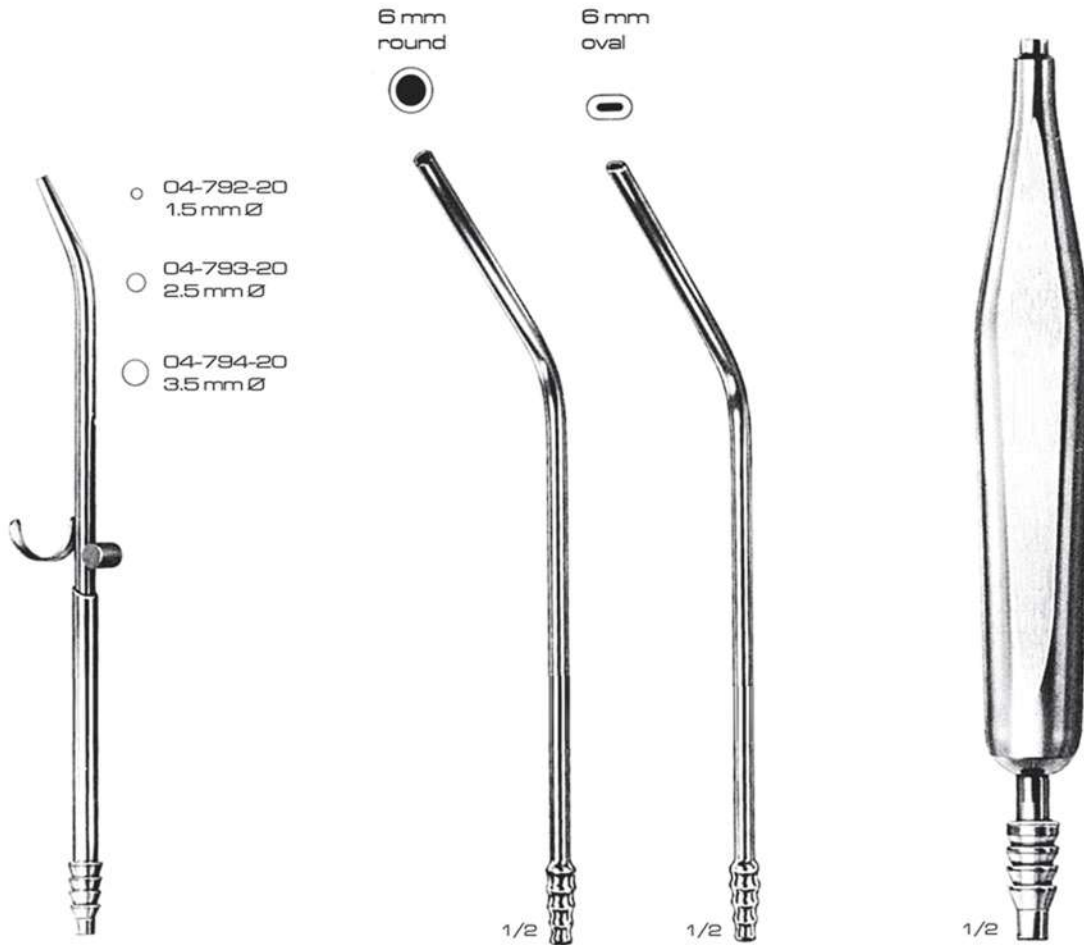

- Adson**
04-777-21
4 mm Ø
21 mm / 8 1/2"

Ø 8 mm

1/2

Cooley
04-786-35
35 cm / 14"

Ø 10 mm

1/2

Cooley
04-787-31
31 cm / 12 1/2"

Ø 7 mm

1/2

Cooley
04-788-30
30 cm / 12"

Ø 8 mm

1/2

Cooley
04-789-33
33 cm / 13 1/4"

1/2

Poole
04-790-22
22 cm / 8 3/4"
10 mm Ø
(Cherr / Fr 30)

1/2

Poole
04-791-22
22 cm / 8 3/4"
8 mm Ø
(Cherr / Fr 23)

with additional side holes

Byrd
04-792-20 To 04-794-20
20 cm / 8"

Nuboer
04-795-21
21 cm / 8 1/2"

Nuboer
04-796-21
21 cm / 8 1/2"

Coupland
04-797-17 To 04-804-17
17 cm / 6 3/4"