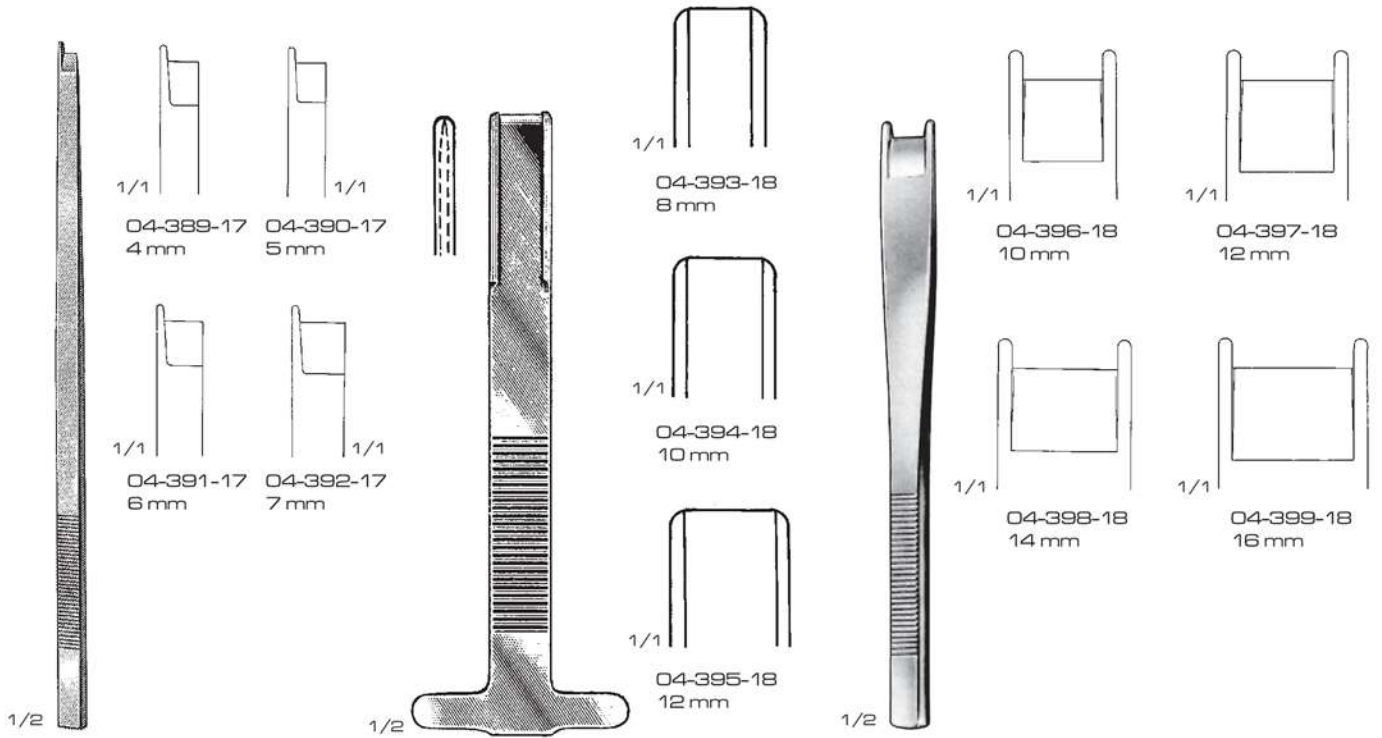

Silver
04-380-18
18 cm / 7"

Sheehan
04-381-17 To 04-384-17
17 cm / 7 3/4"

Cottle
04-385-16 To 04-388-16
16 cm / 6 1/4"

Fomon
04-389-17 To 04-392-17
17 cm / 6³/₄"

Rubin
04-393-18 To 04-395-18
18 cm / 7"

Cinelli
04-396-18 To 04-399-18
18 cm / 7"