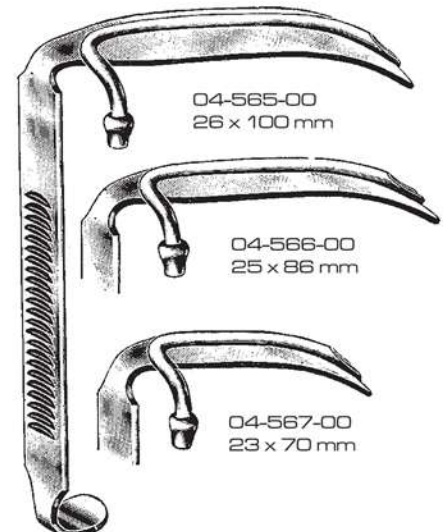

04-558-00

1/1

04-559-00

1/1

04-561-00

04-562-00

04-563-00

Dingman
04-561-00 To 04-563-00
Blades Only
04-564-00
Complete consisting:
1 Frame
3 Blades
2 Retractors

04-565-00
26 x 100 mm

04-566-00
25 x 86 mm

04-567-00
23 x 70 mm

Mc Ivor
04-565-00 To 04-567-00
Blades with suction device
04-568-00
Complete consisting:
1 Frame
3 Blades

1/2
University of Minnesota
04-569-14
14 cm / 5½"