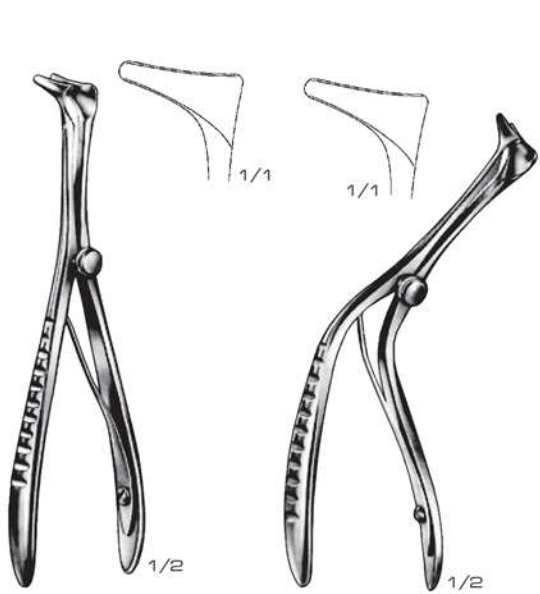

1/2

04-218-13
13 cm / 5 1/4"

04-219-13
13 cm / 5 1/4"