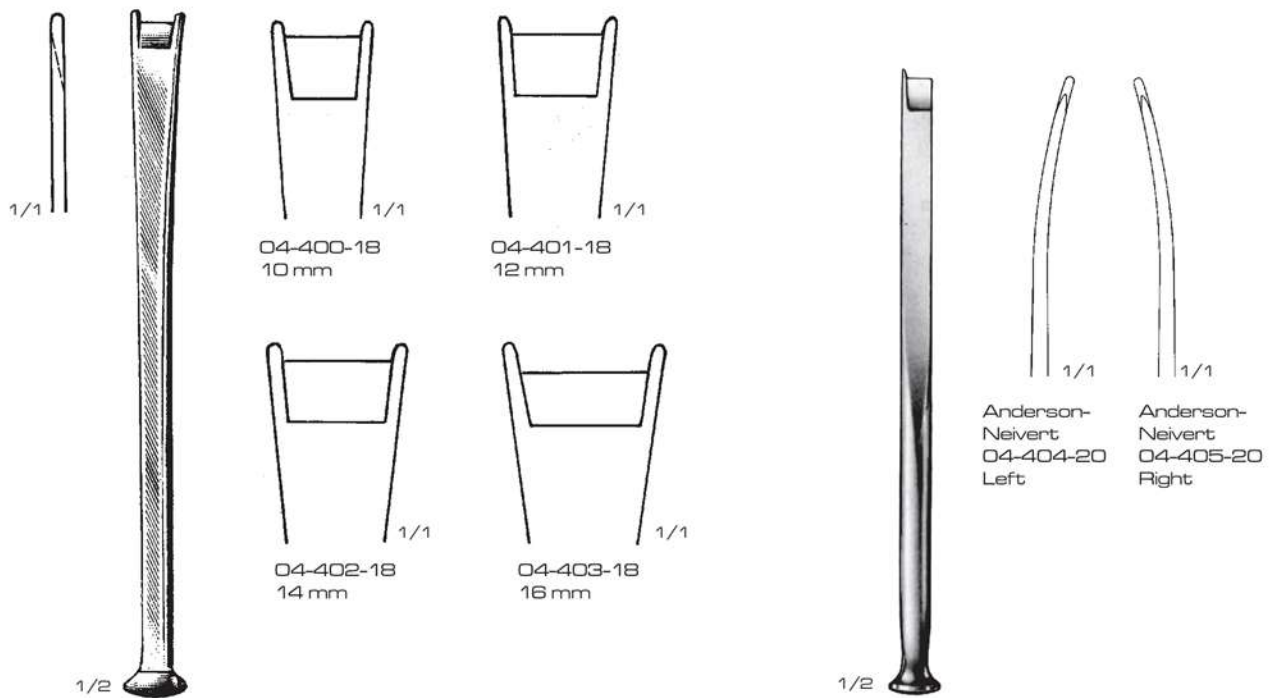

Moberg
04-400-18 To 04-403-18
18 cm / 7"

Neivert
04-404-20 & 04-405-20
20 cm / 8"